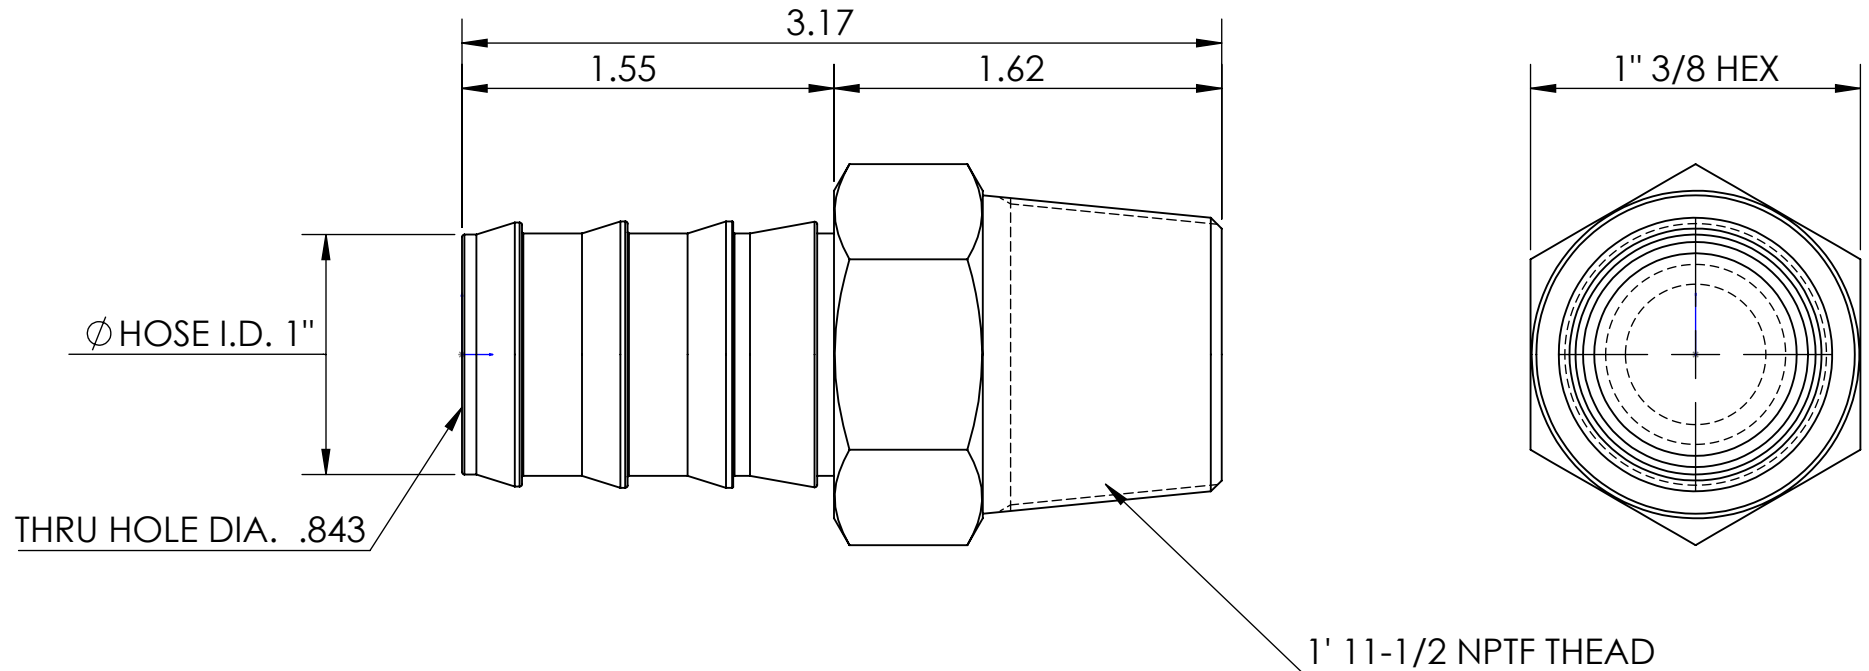

LINE DRAWING NOT FOR PRODUCTION PURPOSES

2721616C - C360 Brass
 2721616SS - 303 SS
 with yellow cap 2721600W

THIS DRAWING CONTAINS INFORMATION DEEMED PROPRIETARY TO DIXON BRASS AND IS SO TO BE USED ONLY FOR THE PURPOSE FOR WHICH IT IS SUBMITTED, AND FURTHER, SHALL NOT BE COPIED IN WHOLE OR IN PART WITHOUT EXPRESS WRITTEN PERMISSION FIRST OBTAINED FROM DIXON BRASS.				
UNLESS OTHERWISE SPECIFIED:				
DIMENSIONS ARE IN INCHES TOLERANCES: ANGLES: ±0°30' .X (±.015) .XX (±.010) .XXX (±.005) DIMENSIONS PER ANSI Y14.5	 The Right Connection™	Dixon Brass Westmont, Illinois USA		
		DRAWN P. MONAGHAN APPROVED	DATE 9/28/15 DATE	
	TITLE: 1" X 1" NPTF MALE HOSE BARB (LOCK - ON)		DRAWING NOT REPRODUCED TO SCALE	
	SIZE A		DWG. NO. 2721616T	REV B