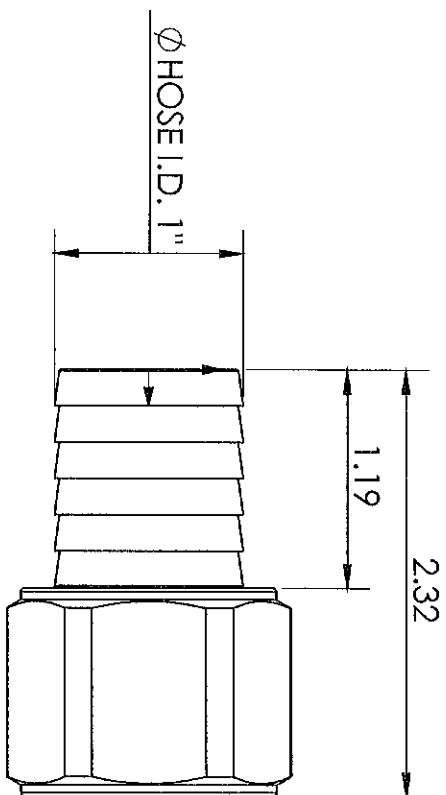

LINE DRAWING NOT FOR PRODUCTION PURPOSES

This drawing is owned by Dixon Valve Coupling Co. and shall be returned upon demand. It is loaned on condition that it shall not be used for any purpose other than the one intended. Any reproduction or use of this drawing without the written consent of Dixon Valve Coupling Co. is prohibited. The recipient further agrees that this drawing is not to be used in any way detrimental to or in competition with the owner. If the recipient does not agree to the terms of this agreement they shall return this drawing immediately. The information contained in this drawing is subject to change without notice.

MATERIAL ALLOY 2754 LEAD FREE BRASS

Dixon Brass
Westmont, Illinois USA

TITLE:

1" FEMALE HOSE BARB
X 1" - 11 1/2 NPTF

DRAWN: P. MONAGHAN
APPROVED: DATE: 1/8/20

DO NOT SCALE THIS DRAWING

SIZE: A
DWG. NO.: 1041616CLF
REV: A