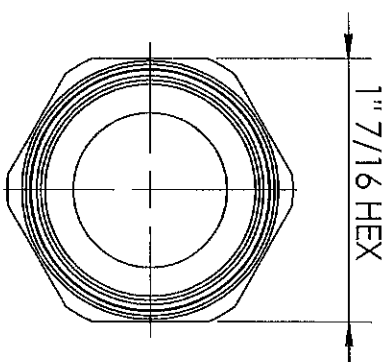

LINE DRAWING NOT FOR PRODUCTION PURPOSES

This drawing is owned by Dixon Valve Coupling Co. and shall be returned upon demand. It is loaned on condition that it shall not be used for any purpose other than the one intended. Any reproduction or use of this drawing without the written consent of Dixon Valve Coupling Co. is prohibited. The recipient further agrees that this drawing is not to be used in any way detrimental to or in competition with the owner. If the recipient does not agree to the terms of this agreement they shall return this drawing immediately. The information contained in this drawing is subject to change without notice.

MATERIAL ALLOY 2754 LEAD FREE BRASS

Dixon Brass
Westmont, Illinois USA

TITLE:

1" FEMALE HOSE BARB
X 1" - 11 1/2 NPTF

DRAWN: P. MONAGHAN
APPROVED: DATE: 1/8/20

DO NOT SCALE THIS DRAWING

SIZE: A
DWG. NO.: 1041616CLF
REV: A