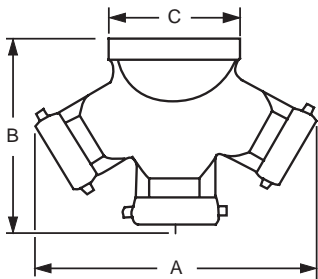

Triple Clapper Siamese Connections

Features:

- branding: see below
- finishes: -P polished or -C polished chrome plated
- maximum operating pressure: **175 PSI** at 70°F (21°C)

back outlet

21-205

polished

Outlet Female NPT	(3) Inlets Female NST (NH)	Branding	Cast Brass Part #	Price	Wt. Lbs.
4"	2½"	AutoSprinkler	TCS4025F	\$1833.40	17.0
		StandPipe	TCS4025F-SP	1833.40	17.0
		No Branding	TCS4025F-NB	1833.40	17.0
6"	2½"	AutoSprinkler	TCS6025F	2176.00	23.5
		StandPipe	TCS6025F-SP	2176.00	23.5
		No Branding	TCS6025F-NB	2176.00	23.5

Dimensions

Size	A	B	C
4" x 2½" x 2½" x 2½"	13¾"	10½"	5"
6" x 2½" x 2½" x 2½"	13¾"	10½"	7½"

bottom outlet

21-206

P

Outlet Female NPT	(3) Inlets Female NST (NH)	Branding	Cast Brass Part #	Price	Wt. Lbs.
4"	2½"	AutoSprinkler	90TCS4025F	\$2845.00	29
		No Branding	90TCS4025F-NB	2845.00	29
6"	2½"	AutoSprinkler	90TCS6025F	2709.70	25
		StandPipe	90TCS6025F-SP	2709.70	25
		No Branding	90TCS6025F-NB	2709.70	25

Dimensions

Size	A	B	C
4" x 2½" x 2½" x 2½"	14½"	11½"	7⅝"
6" x 2½" x 2½" x 2½"	14½"	11½"	7⅝"

- special threads, branding and finishes are available, consult Dixon for information
- replacement swivels can be ordered on page 566