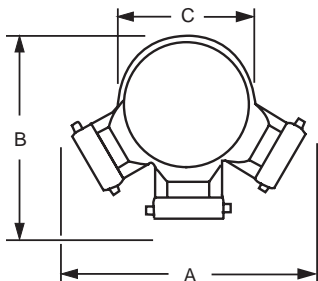

Dimensions

Size	A	B	C
4" x 2½" x 2½" x 2½"	13¾"	10½"	5"
6" x 2½" x 2½" x 2½"	13¾"	10½"	7½"

bottom outlet

21-206

P

Outlet Female NPT	(3) Inlets Female NST (NH)	Branding	Cast Brass Part #	Price	Wt. Lbs.
4"	2½"	AutoSprinkler	90TCS4025F	\$2845.00	29
		No Branding	90TCS4025F-NB	2845.00	29
6"	2½"	AutoSprinkler	90TCS6025F	2709.70	25
		StandPipe	90TCS6025F-SP	2709.70	25
		No Branding	90TCS6025F-NB	2709.70	25

Dimensions

Size	A	B	C
4" x 2½" x 2½" x 2½"	14½"	11½"	7⅝"
6" x 2½" x 2½" x 2½"	14½"	11½"	7⅝"

- special threads, branding and finishes are available, consult Dixon for information
- replacement swivels can be ordered on page 566